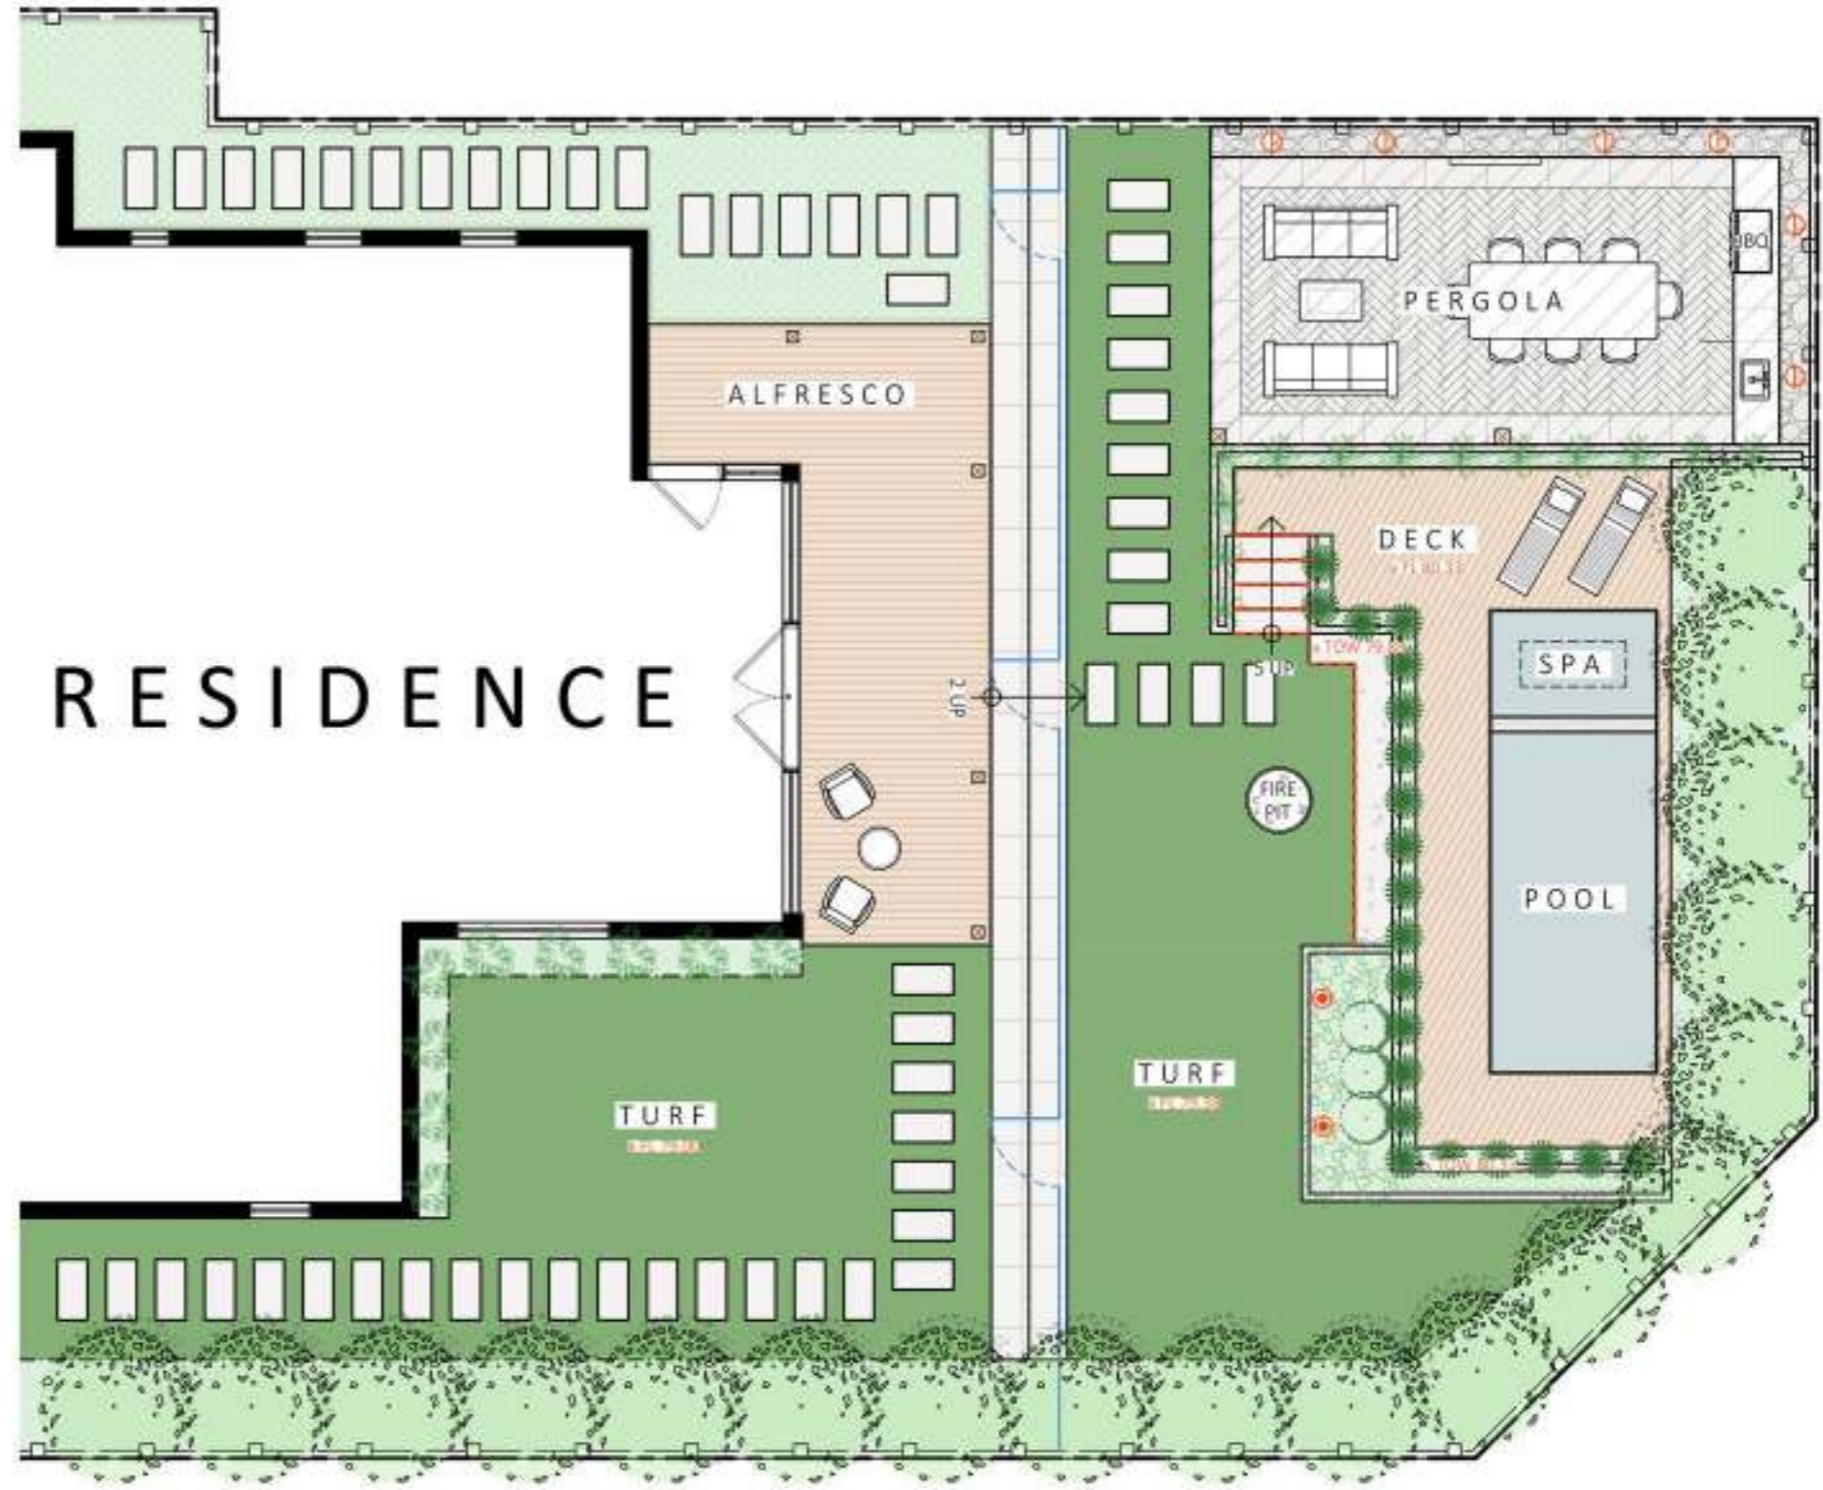

KEY TO SYMBOLS

-  6X UP/DOWN LIGHT
-  2X SPIKE/ACCENT LIGHTS
-  8500mm LONG STRIP LIGHTING

LIGHTING PALETTE

ACCENT LIGHTS UP/DOWN LIGHT

STEP LIGHTS

SCALE 1:100

<p>DWG TITLE: <b>LIGHTING PLAN</b></p>		<p>DWG NO. <b>3</b></p>	<p>REV. <b>A</b></p>	<p>SCALE: 1:100@A3 DATE: 31 January 2024</p>	
--	---	-----------------------------	--------------------------	--	---