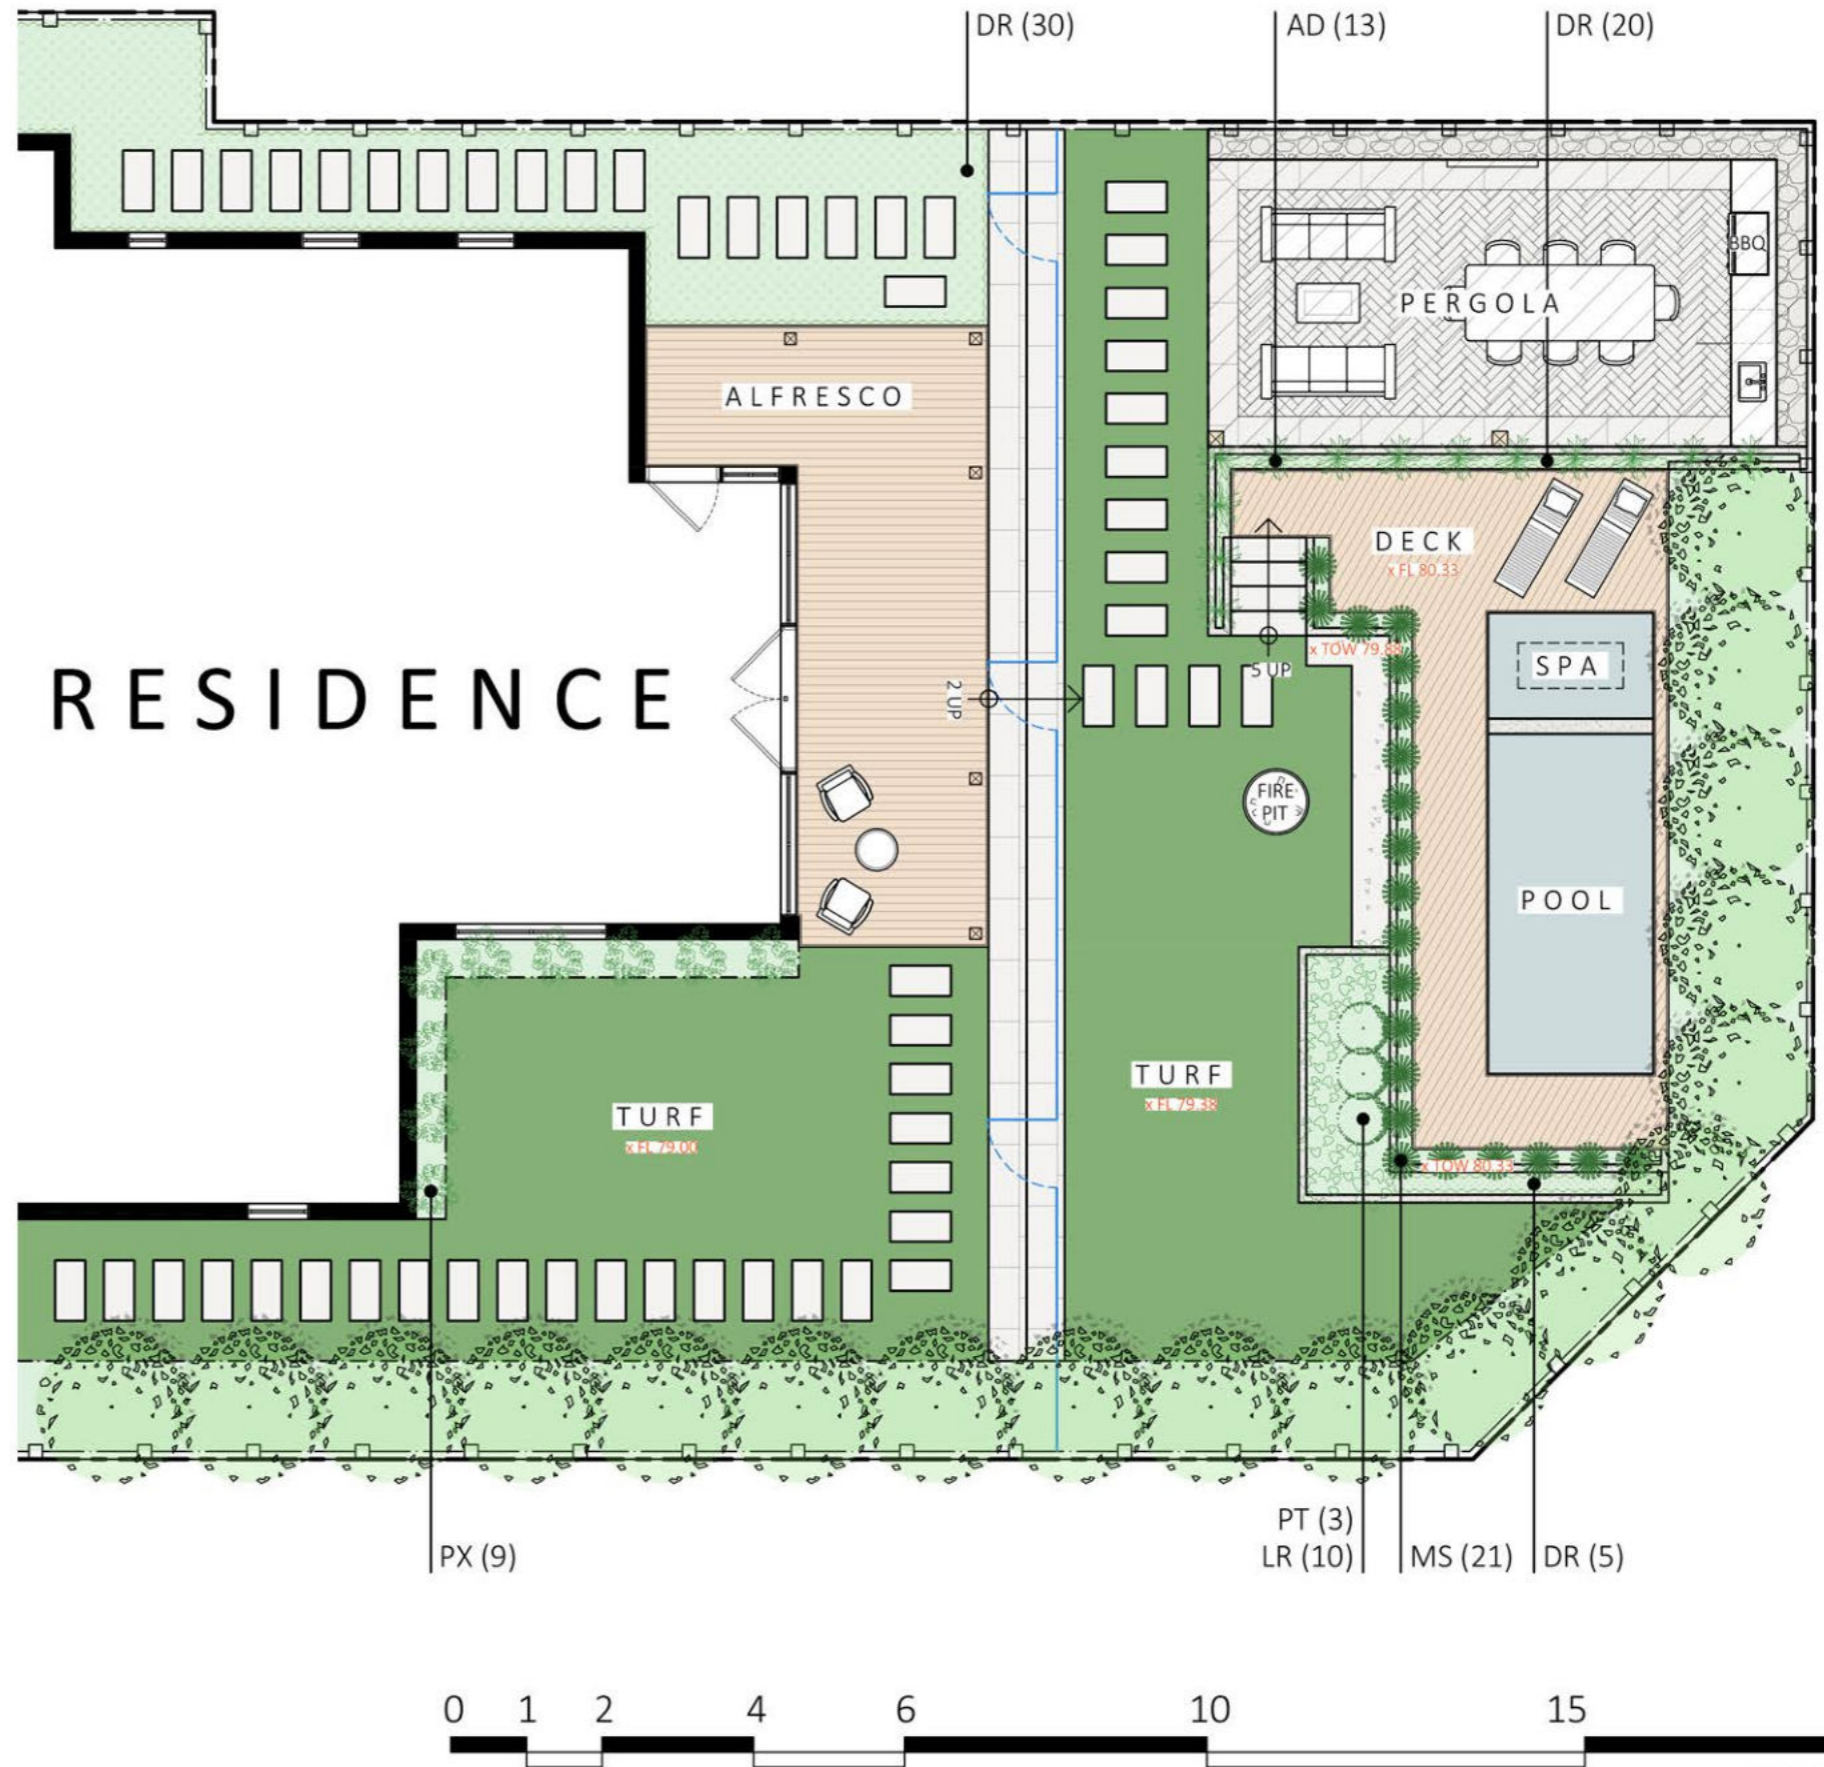

PLANT SCHEDULE

Code	Botanical Name	Common name	Pot Size	Qty.
SHRUBS, GRASSES, GROUNDCOVERS & CLIMBERS				
AD	<i>Asparagus densiflorus</i>	Asparagus fern	20cm	13
DR	<i>Dichondra repens</i>	Kidney weed	14cm	55
LG	<i>Ligularia reniformis</i>	Tractor seat	20cm	10
MS	<i>Miscanthus sinensis</i>	Chinese silver grass	20cm	21
PX	<i>Philodendron xanadu</i>	Xanadu	20cm	9
PT	<i>Pittosporum tobira</i>	Australian laurel	30cm	3

KEY TO SYMBOLS

-  EXISTING HEDGE
-  MISCANTHUS SINENSIS
-  PITTOSPORUM TOBIRA
-  PHILODENDRON XANADU
-  ASPARAGUS DENSIFLORUS
-  LIGULARIA RENIFORMIS
-  DICHONDRA REPENS

PLANT PALETTE

DWG TITLE:

PLANTING PLAN

DWG NO.

2

REV.

A

SCALE: 1:100@A3

DATE: 31 January 2024

BOTANIC
Design Studio