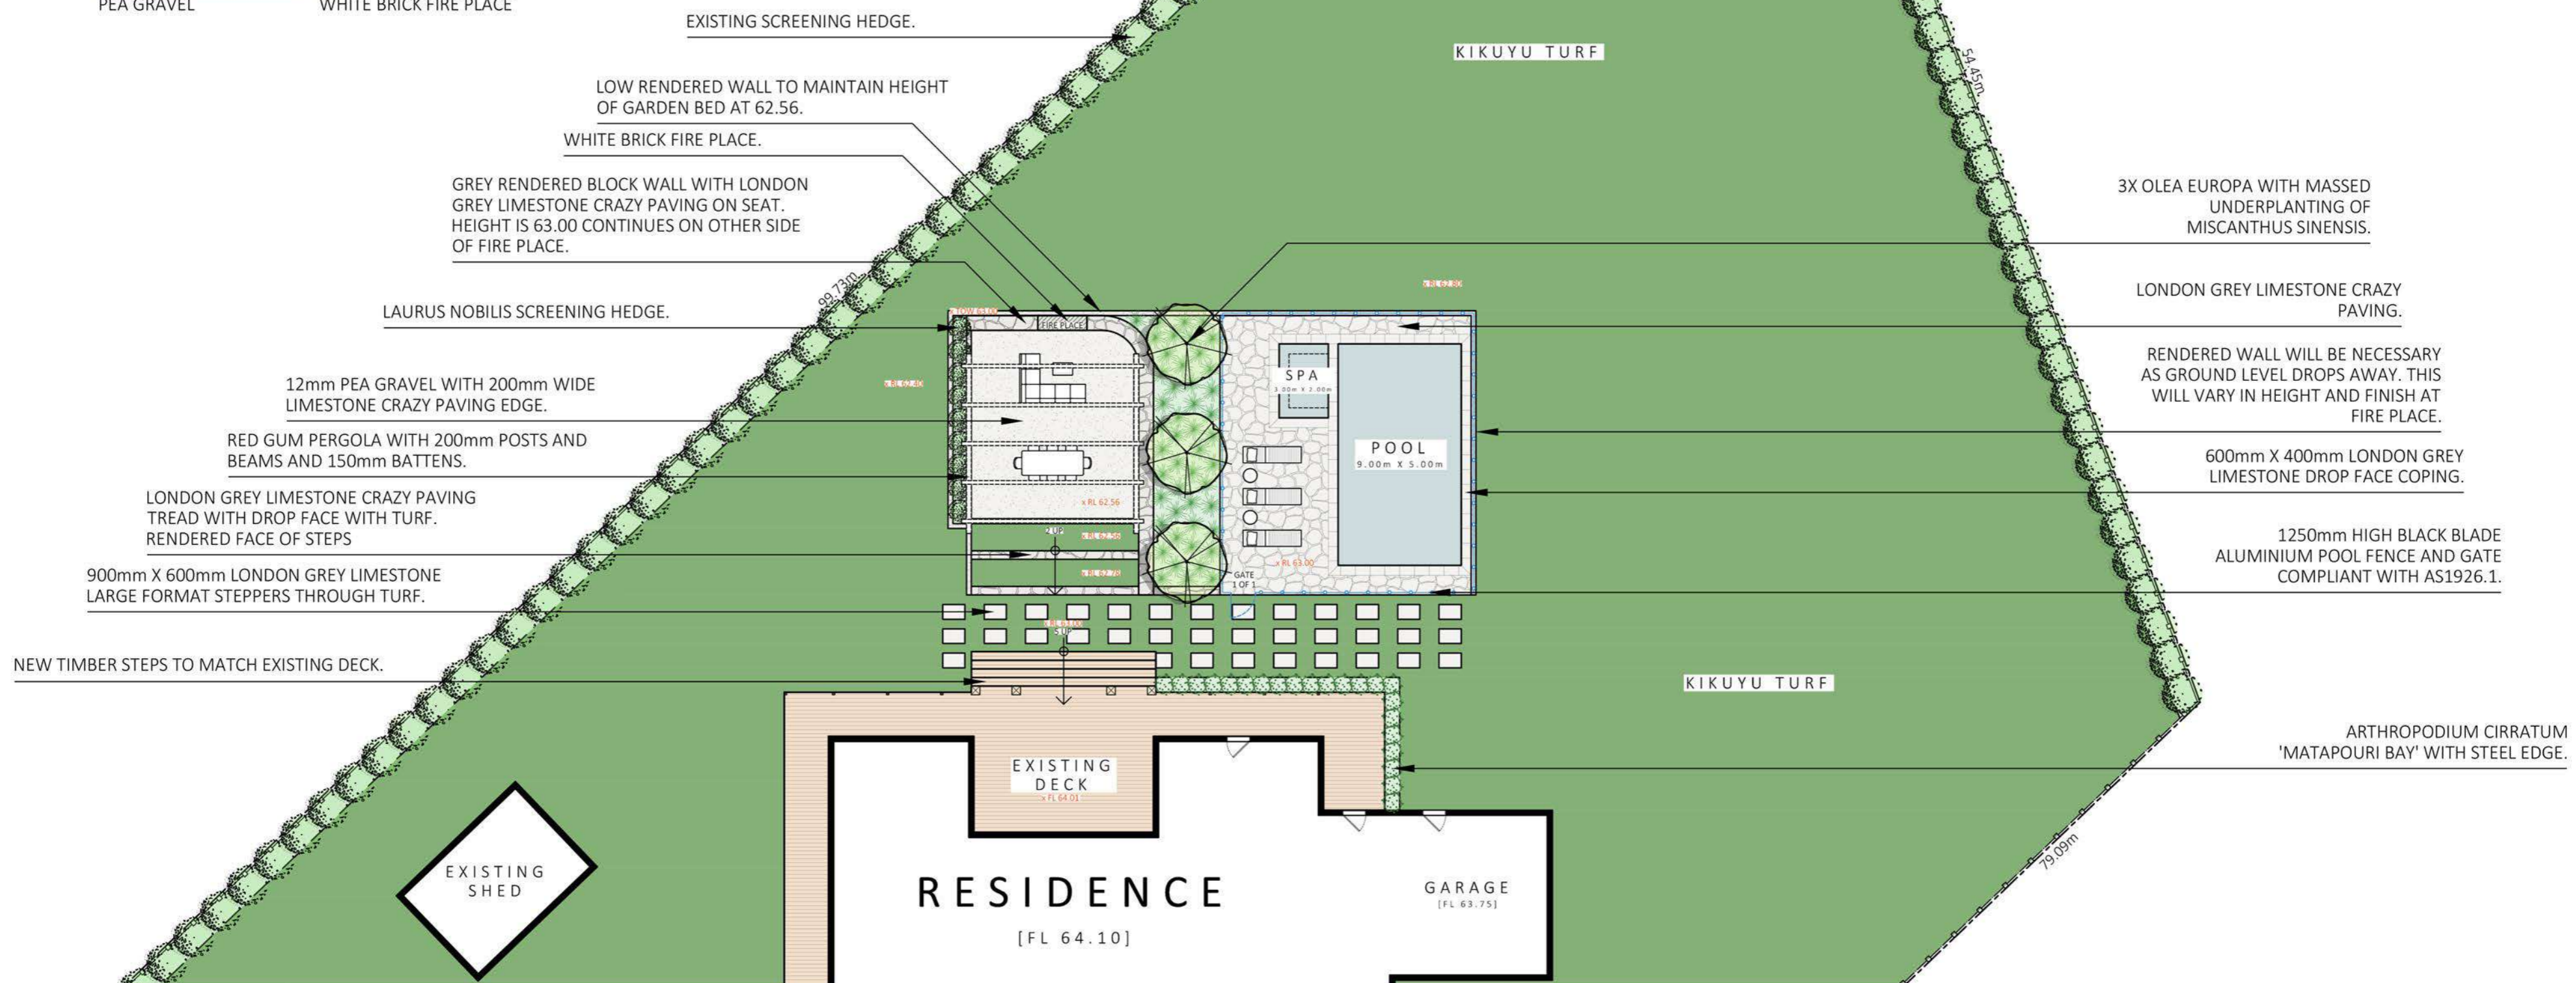

# MATERIALS & FINISHES PALETTE

BATTEN SCREEN WITH STRIP LIGHT

LIMESTONE CRAZY PAVING

PERGOLA AND OLIVE TREE TO BE USED

POOL FENCE

PEA GRAVEL

WHITE BRICK FIRE PLACE

SCALE 1:200

SCALE: 1:200@A2

DATE: 9 October 2023

DRAWING NO.

1

REV.

-

**BOTANIC**  
Design Studio