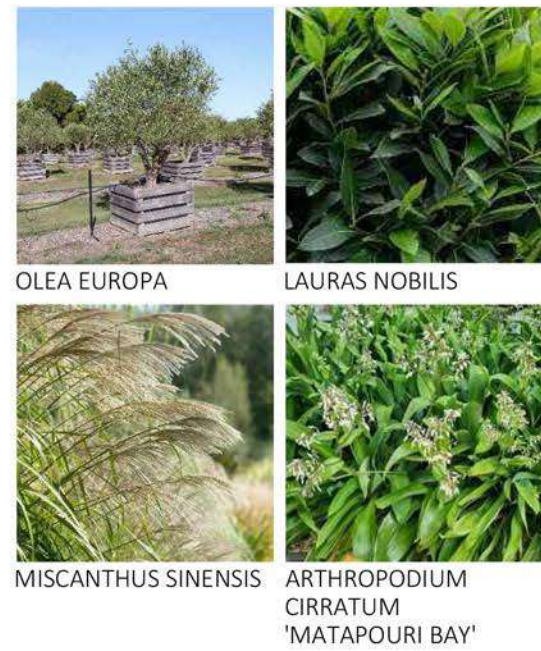

PLANT PALETTE

SCALE 1:200

SCALE: 1:200@A2

DATE: 9 October 2023

DRAWING NO.

2

REV.

-

BOTANIC
Design Studio