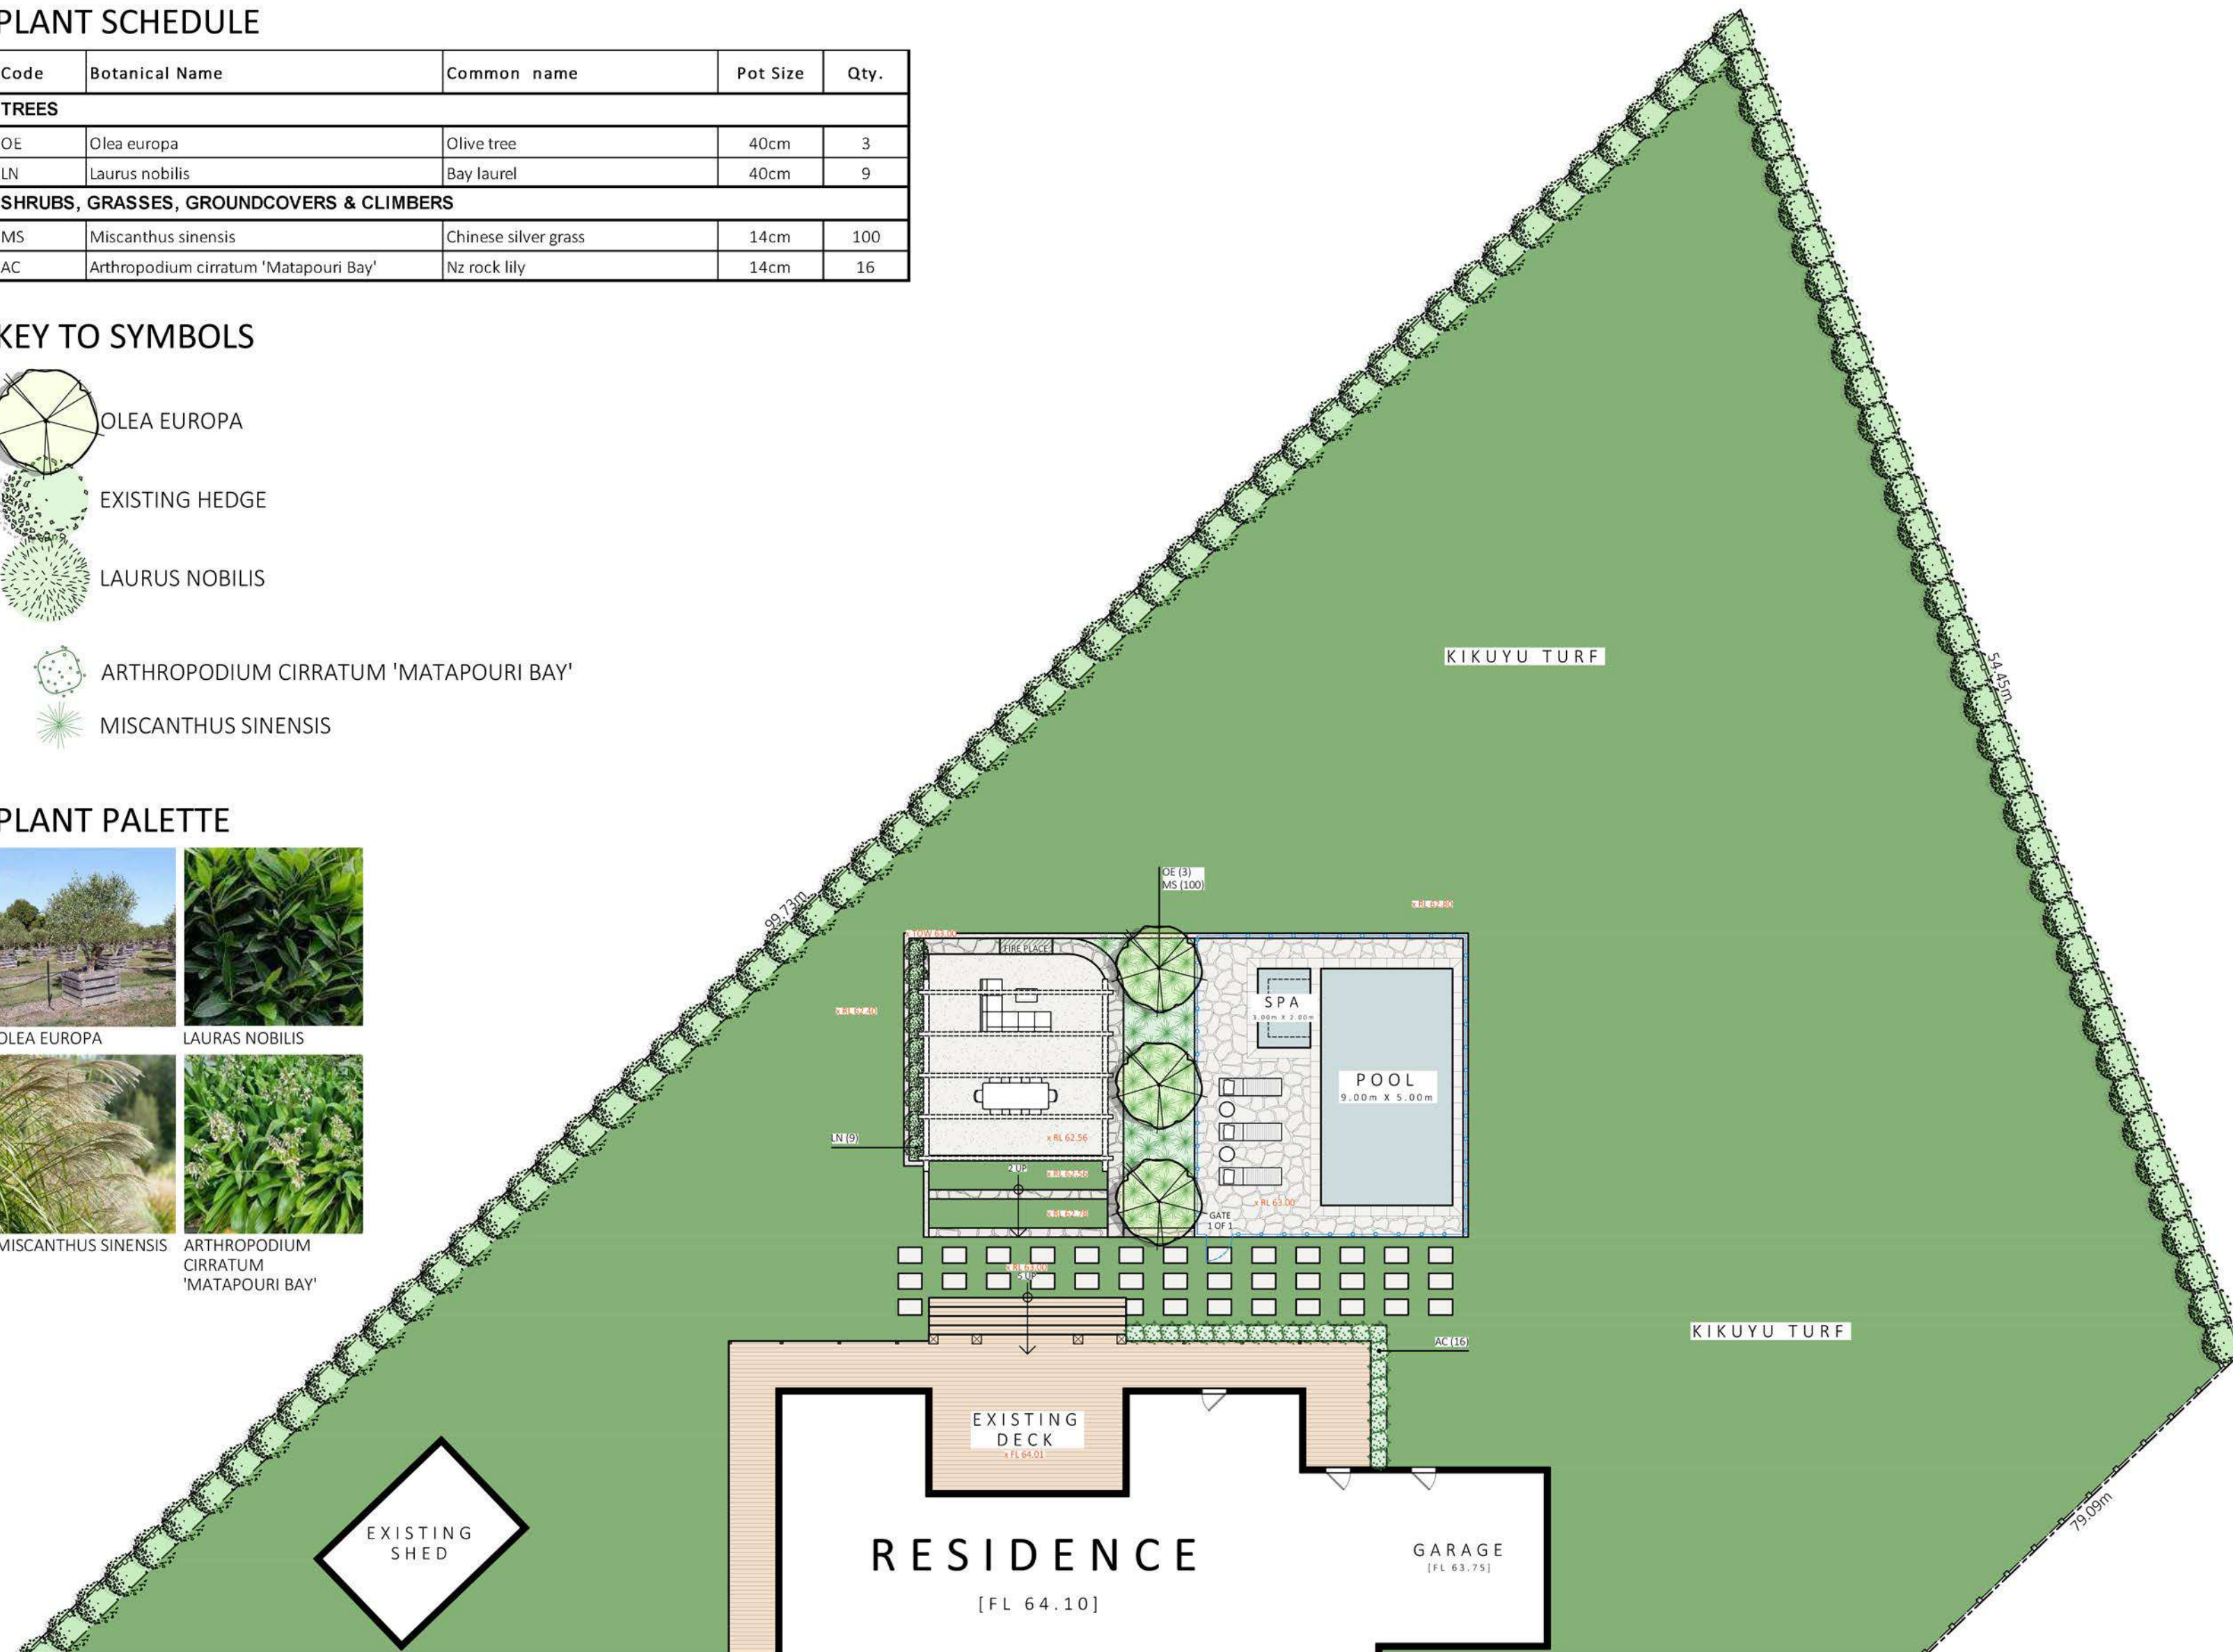

# PLANT SCHEDULE

Code	Botanical Name	Common name	Pot Size	Qty.
<b>TREES</b>				
OE	Olea europaea	Olive tree	40cm	3
LN	Laurus nobilis	Bay laurel	40cm	9
<b>SHRUBS, GRASSES, GROUNDCOVERS &amp; CLIMBERS</b>				
MS	Miscanthus sinensis	Chinese silver grass	14cm	100
AC	Arthropodium cirratum 'Matapouri Bay'	Nz rock lily	14cm	16

## KEY TO SYMBOLS

## PLANT PALETTE

SCALE 1:200

SCALE: 1:200@A2

DATE: 9 October 2023

DRAWING NO.

2

REV.

-

**BOTANIC**  
Design Studio